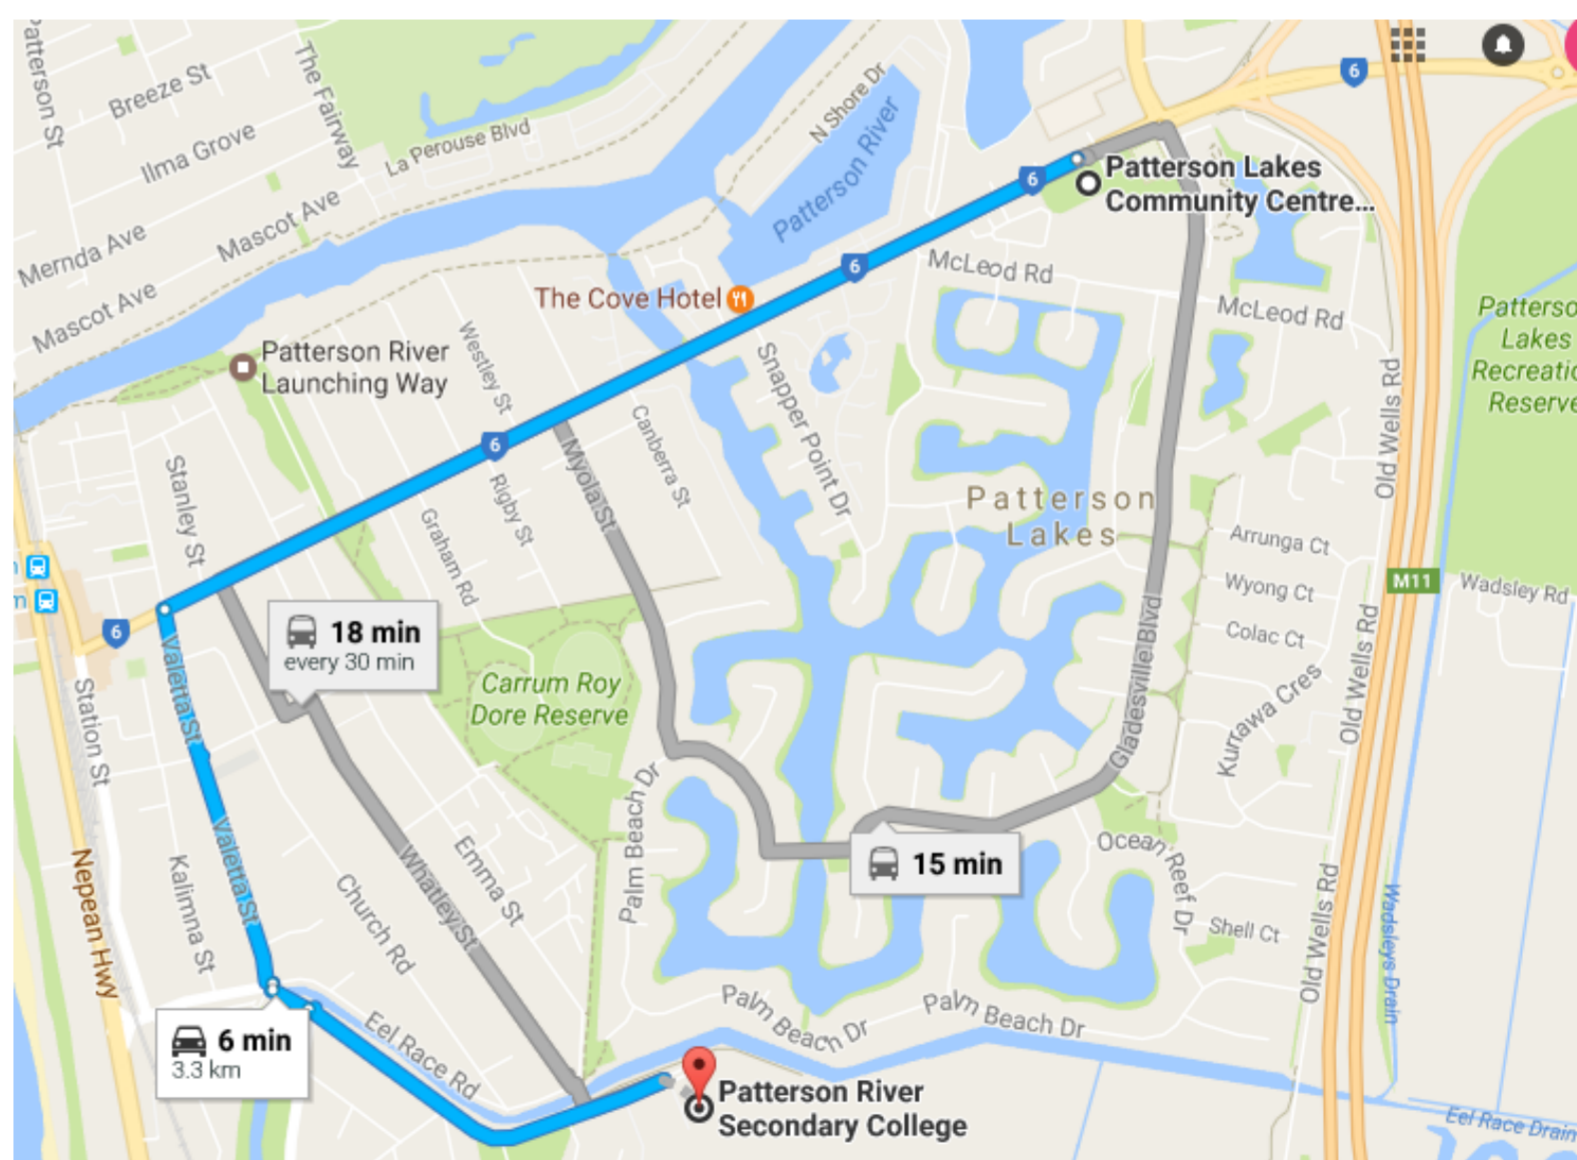

## Location A

Cornish College, 65 Riverend Rd, Bangholme VIC 3175, Australia

**Cornish College**

## Location B

Patterson River Secondary College, 70-98 Eel Race Rd, Seaford VIC 3198, Australia

**Patterson River Secondary College**