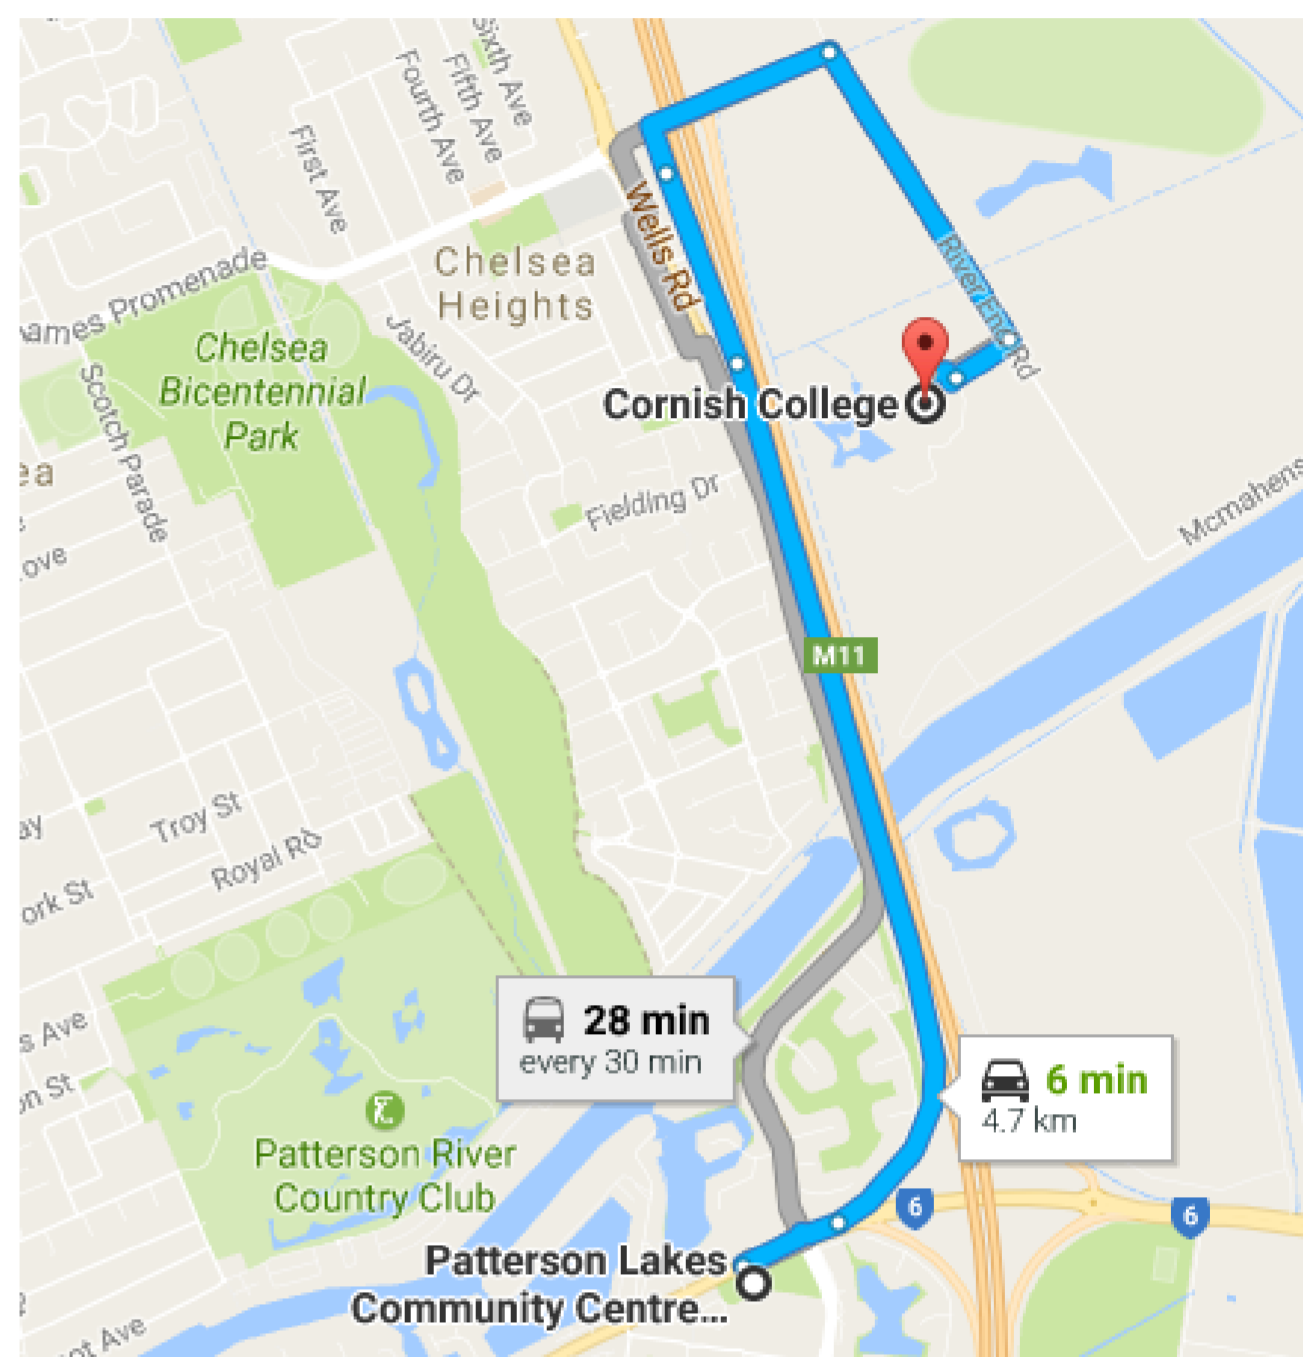

# PLCC Gymnastics Cheer and Dance Temporary club relocation maps.

## Location A

Cornish College, 65 Riverend Rd, Bangholme VIC 3175, Australia

**Cornish College**

## Location B

Patterson River Secondary College, 70-98 Eel Race Rd, Seaford VIC 3198, Australia

**Patterson River Secondary College**